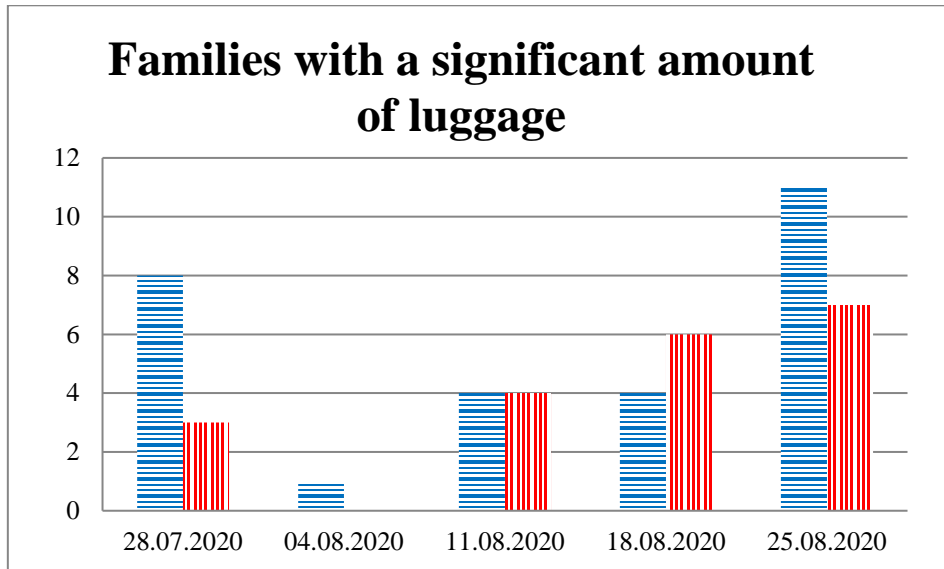

TRENDS AND FIGURES AT A GLANCE

(For the period from 09:00 on 21 July 2020 to 09:00 on 25 August 2020)¹

■ to the Russian Federation ■ to Ukraine

¹The dates at the bottom of each graph refer to the day when the Weekly Reports were issued and include the observations made during the previous seven days.

Timetable of the trains heard at the Gukovo BCP

Date	To RF	To UA
18.08.2020	15:34 16:28 19:03 22:01	09:20 14:48 20:32
19.08.2020	07:25 10:00 22:20	06:01 20:05
20.08.2020	05:06 16:42 18:41 20:40 22:42	03:08 19:17 21:11
21.08.2020	08:34 16:55	06:35 15:05
22.08.2020	05:25	02:59 05:00 14:15 19:16
23.08.2020	14:56	10:05
24.08.2020	16:22 16:53	14:50
25.08.2020	03:06 06:57	01:18 05:21