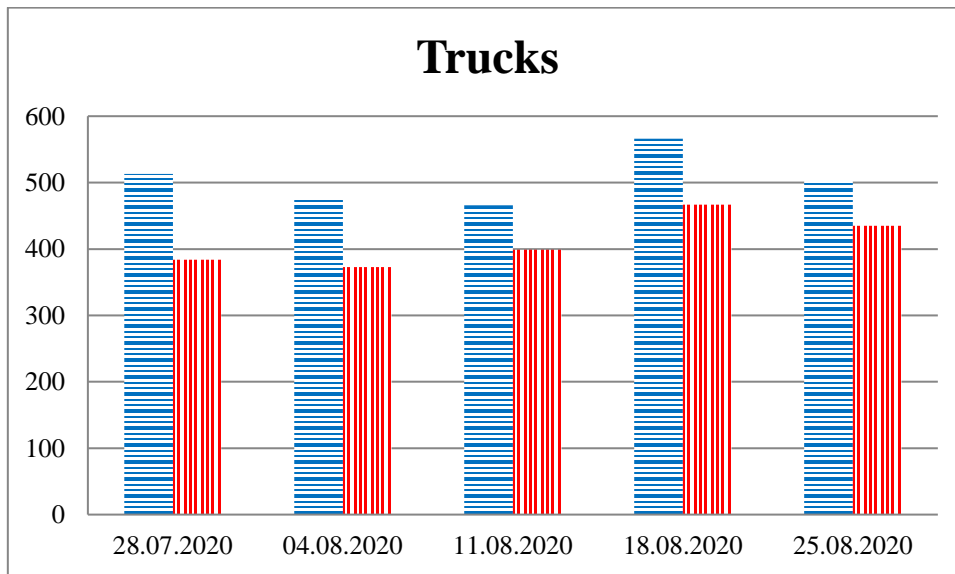

TRENDS AND FIGURES AT A GLANCE

(For the period from 09:00 on 21 July 2020 to 09:00 on 25 August 2020)¹

■ to the Russian Federation ■ to Ukraine

¹The dates at the bottom of each graph refer to the day when the Weekly Reports were issued and include the observations made during the previous seven days.

Timetable of the trains heard at the Gukovo BCP

Date	To RF	To UA
18.08.2020	15:34 16:28 19:03 22:01	09:20 14:48 20:32
19.08.2020	07:25 10:00 22:20	06:01 20:05
20.08.2020	05:06 16:42 18:41 20:40 22:42	03:08 19:17 21:11
21.08.2020	08:34 16:55	06:35 15:05
22.08.2020	05:25	02:59 05:00 14:15 19:16
23.08.2020	14:56	10:05
24.08.2020	16:22 16:53	14:50
25.08.2020	03:06 06:57	01:18 05:21