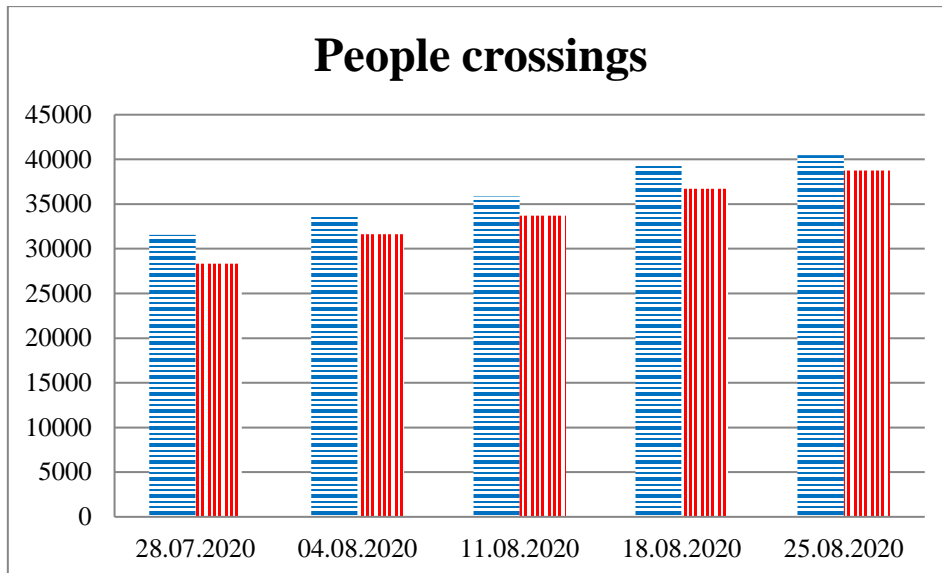

TRENDS AND FIGURES AT A GLANCE

(For the period from 09:00 on 21 July 2020 to 09:00 on 25 August 2020)¹

■ to the Russian Federation ■ to Ukraine

¹The dates at the bottom of each graph refer to the day when the Weekly Reports were issued and include the observations made during the previous seven days.

Timetable of the trains heard at the Gukovo BCP

Date	To RF	To UA
18.08.2020	15:34 16:28 19:03 22:01	09:20 14:48 20:32
19.08.2020	07:25 10:00 22:20	06:01 20:05
20.08.2020	05:06 16:42 18:41 20:40 22:42	03:08 19:17 21:11
21.08.2020	08:34 16:55	06:35 15:05
22.08.2020	05:25	02:59 05:00 14:15 19:16
23.08.2020	14:56	10:05
24.08.2020	16:22 16:53	14:50
25.08.2020	03:06 06:57	01:18 05:21