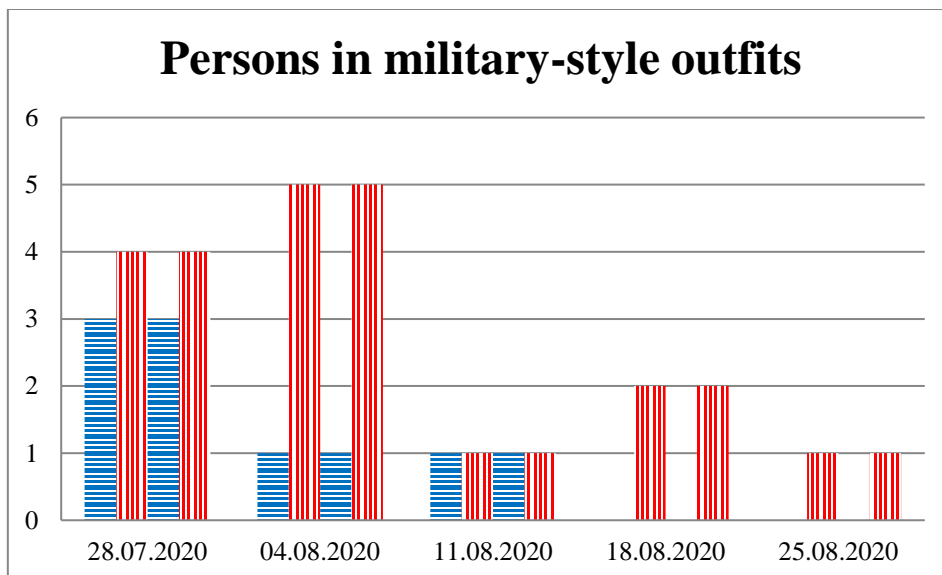

TRENDS AND FIGURES AT A GLANCE

(For the period from 09:00 on 21 July 2020 to 09:00 on 25 August 2020)¹

■ to the Russian Federation ■ to Ukraine

¹The dates at the bottom of each graph refer to the day when the Weekly Reports were issued and include the observations made during the previous seven days.

Timetable of the trains heard at the Gukovo BCP

Date	To RF	To UA
18.08.2020	15:34 16:28 19:03 22:01	09:20 14:48 20:32
19.08.2020	07:25 10:00 22:20	06:01 20:05
20.08.2020	05:06 16:42 18:41 20:40 22:42	03:08 19:17 21:11
21.08.2020	08:34 16:55	06:35 15:05
22.08.2020	05:25	02:59 05:00 14:15 19:16
23.08.2020	14:56	10:05
24.08.2020	16:22 16:53	14:50
25.08.2020	03:06 06:57	01:18 05:21