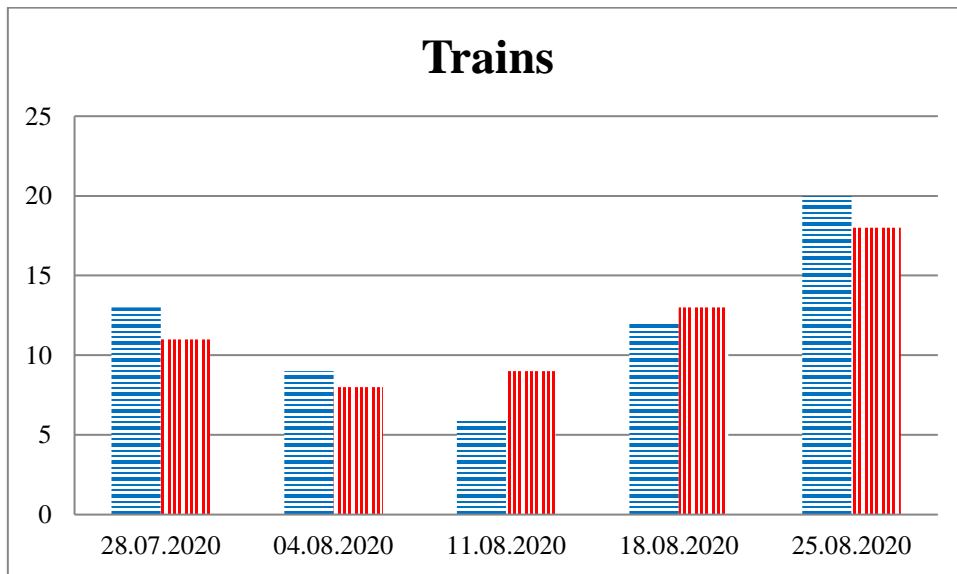

TRENDS AND FIGURES AT A GLANCE

(For the period from 09:00 on 21 July 2020 to 09:00 on 25 August 2020)¹

■ to the Russian Federation ■ to Ukraine

¹The dates at the bottom of each graph refer to the day when the Weekly Reports were issued and include the observations made during the previous seven days.

Timetable of the trains heard at the Gukovo BCP

Date	To RF	To UA
18.08.2020	15:34 16:28 19:03 22:01	09:20 14:48 20:32
19.08.2020	07:25 10:00 22:20	06:01 20:05
20.08.2020	05:06 16:42 18:41 20:40 22:42	03:08 19:17 21:11
21.08.2020	08:34 16:55	06:35 15:05
22.08.2020	05:25	02:59 05:00 14:15 19:16
23.08.2020	14:56	10:05
24.08.2020	16:22 16:53	14:50
25.08.2020	03:06 06:57	01:18 05:21