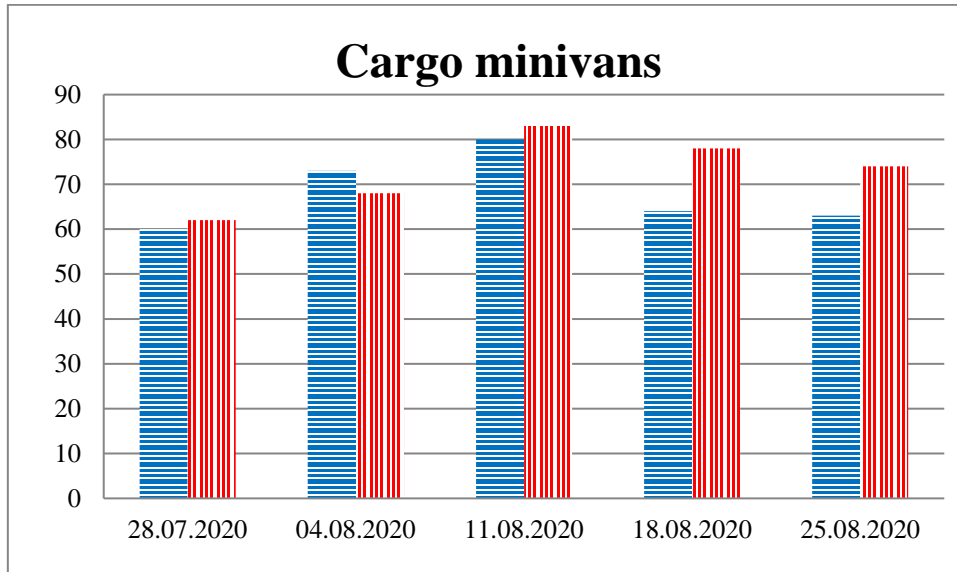

TRENDS AND FIGURES AT A GLANCE

(For the period from 09:00 on 21 July 2020 to 09:00 on 25 August 2020)¹

■ to the Russian Federation ■ to Ukraine

¹The dates at the bottom of each graph refer to the day when the Weekly Reports were issued and include the observations made during the previous seven days.

Timetable of the trains heard at the Gukovo BCP

Date	To RF	To UA
18.08.2020	15:34 16:28 19:03 22:01	09:20 14:48 20:32
19.08.2020	07:25 10:00 22:20	06:01 20:05
20.08.2020	05:06 16:42 18:41 20:40 22:42	03:08 19:17 21:11
21.08.2020	08:34 16:55	06:35 15:05
22.08.2020	05:25	02:59 05:00 14:15 19:16
23.08.2020	14:56	10:05
24.08.2020	16:22 16:53	14:50
25.08.2020	03:06 06:57	01:18 05:21