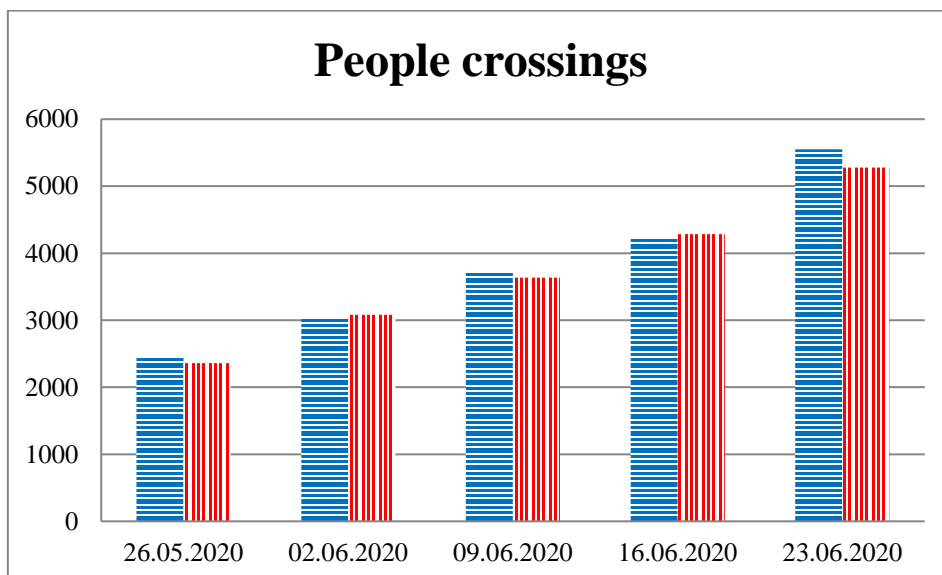

TRENDS AND FIGURES AT A GLANCE

(For the period from 09:00 on 19 May 2020 to 09:00 on 23 June 2020)¹

■ to the Russian Federation ■ to Ukraine

¹The dates at the bottom of each graph refer to the day when the Weekly Reports were issued and include the observations made during the previous seven days.

Timetable of the trains heard at the Gukovo BCP

Date	To RF	To UA
16.06.2020	22:15	-
17.06.2020	09:51 12:00 17:29	15:28
18.06.2020	13:56	09:53
19.06.2020	01:40 03:29 18:50	05:18 17:17
20.06.2020	00:15 13:33 17:37 23:43	11:45 15:57 23:15
21.06.2020	01:55 03:48	03:58 11:56
22.06.2020	18:57	00:55
23.06.2020	-	01:21 03:17