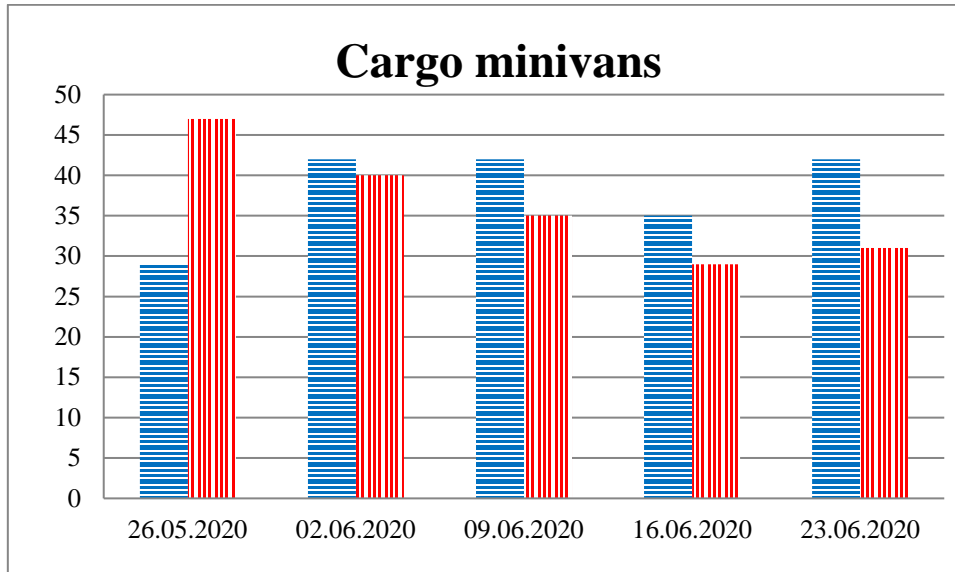

TRENDS AND FIGURES AT A GLANCE

(For the period from 09:00 on 19 May 2020 to 09:00 on 23 June 2020)¹

■ to the Russian Federation ■ to Ukraine

¹The dates at the bottom of each graph refer to the day when the Weekly Reports were issued and include the observations made during the previous seven days.

Timetable of the trains heard at the Gukovo BCP

Date	To RF	To UA
16.06.2020	22:15	-
17.06.2020	09:51 12:00 17:29	15:28
18.06.2020	13:56	09:53
19.06.2020	01:40 03:29 18:50	05:18 17:17
20.06.2020	00:15 13:33 17:37 23:43	11:45 15:57 23:15
21.06.2020	01:55 03:48	03:58 11:56
22.06.2020	18:57	00:55
23.06.2020	-	01:21 03:17