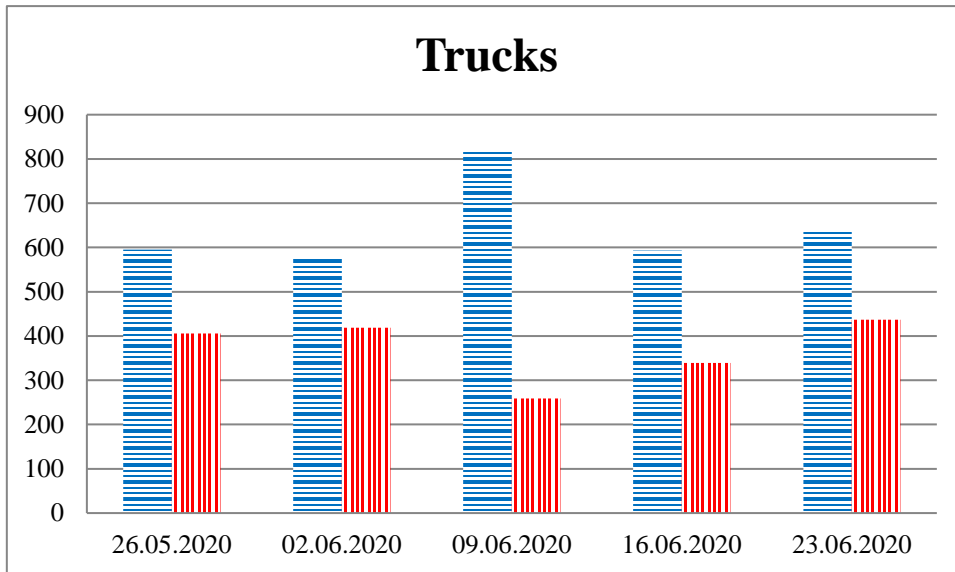

TRENDS AND FIGURES AT A GLANCE

(For the period from 09:00 on 19 May 2020 to 09:00 on 23 June 2020)¹

■ to the Russian Federation ■ to Ukraine

¹The dates at the bottom of each graph refer to the day when the Weekly Reports were issued and include the observations made during the previous seven days.

Timetable of the trains heard at the Gukovo BCP

Date	To RF	To UA
16.06.2020	22:15	-
17.06.2020	09:51 12:00 17:29	15:28
18.06.2020	13:56	09:53
19.06.2020	01:40 03:29 18:50	05:18 17:17
20.06.2020	00:15 13:33 17:37 23:43	11:45 15:57 23:15
21.06.2020	01:55 03:48	03:58 11:56
22.06.2020	18:57	00:55
23.06.2020	-	01:21 03:17