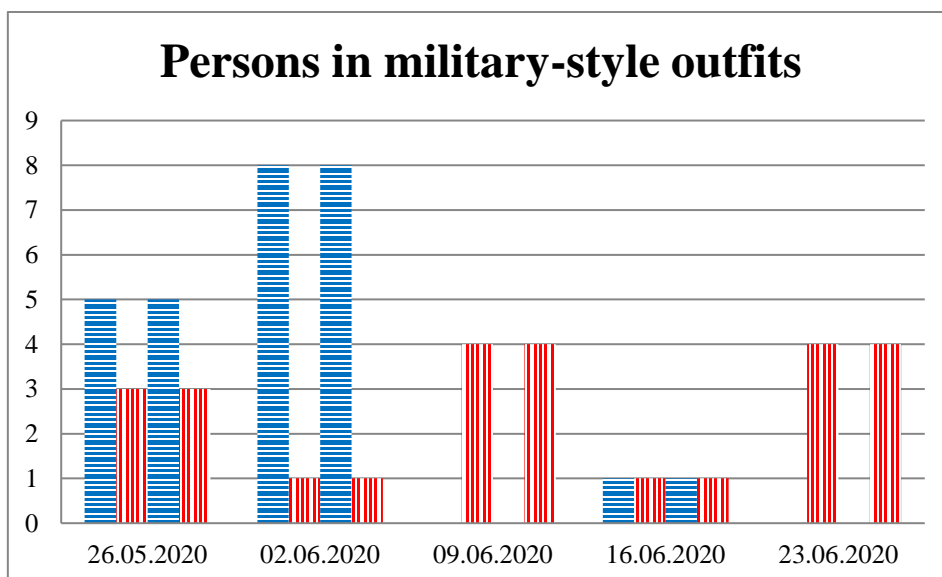

TRENDS AND FIGURES AT A GLANCE

(For the period from 09:00 on 19 May 2020 to 09:00 on 23 June 2020)¹

■ to the Russian Federation ■ to Ukraine

¹The dates at the bottom of each graph refer to the day when the Weekly Reports were issued and include the observations made during the previous seven days.