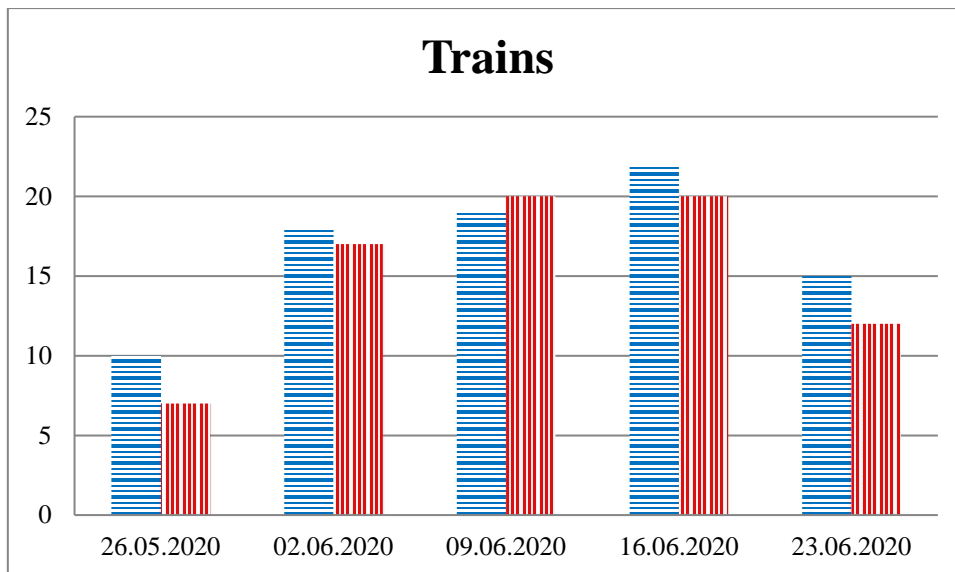

TRENDS AND FIGURES AT A GLANCE

(For the period from 09:00 on 19 May 2020 to 09:00 on 23 June 2020)¹

■ to the Russian Federation ■ to Ukraine

¹The dates at the bottom of each graph refer to the day when the Weekly Reports were issued and include the observations made during the previous seven days.

Timetable of the trains heard at the Gukovo BCP

Date	To RF	To UA
16.06.2020	22:15	-
17.06.2020	09:51 12:00 17:29	15:28
18.06.2020	13:56	09:53
19.06.2020	01:40 03:29 18:50	05:18 17:17
20.06.2020	00:15 13:33 17:37 23:43	11:45 15:57 23:15
21.06.2020	01:55 03:48	03:58 11:56
22.06.2020	18:57	00:55
23.06.2020	-	01:21 03:17