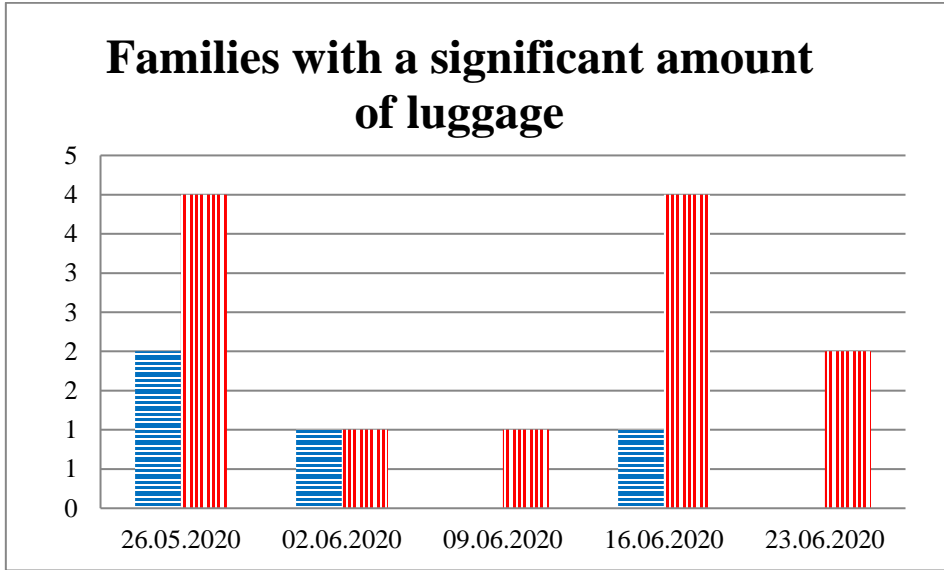

TRENDS AND FIGURES AT A GLANCE

(For the period from 09:00 on 19 May 2020 to 09:00 on 23 June 2020)¹

■ to the Russian Federation ■ to Ukraine

¹The dates at the bottom of each graph refer to the day when the Weekly Reports were issued and include the observations made during the previous seven days.

Timetable of the trains heard at the Gukovo BCP

Date	To RF	To UA
16.06.2020	22:15	-
17.06.2020	09:51 12:00 17:29	15:28
18.06.2020	13:56	09:53
19.06.2020	01:40 03:29 18:50	05:18 17:17
20.06.2020	00:15 13:33 17:37 23:43	11:45 15:57 23:15
21.06.2020	01:55 03:48	03:58 11:56
22.06.2020	18:57	00:55
23.06.2020	-	01:21 03:17