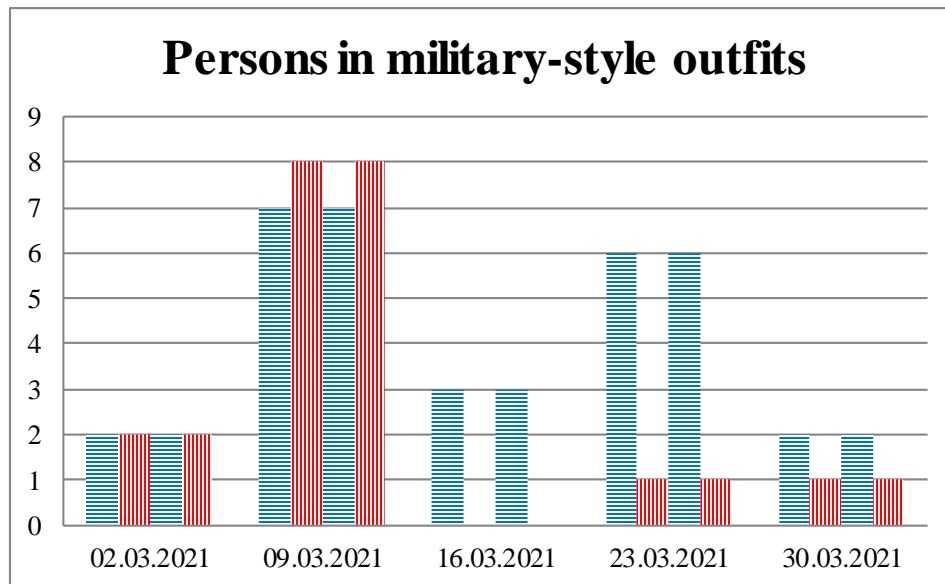

## TRENDS AND FIGURES AT A GLANCE

(For the period from 09:00 on 23 February 2021 to 09:00 on 30 March 2021)<sup>1</sup>

■ To the Russian Federation      ■ to Ukraine

<sup>1</sup> The dates at the bottom of each graph refer to the day when the Weekly Reports were issued and include the observations made during the previous seven days.