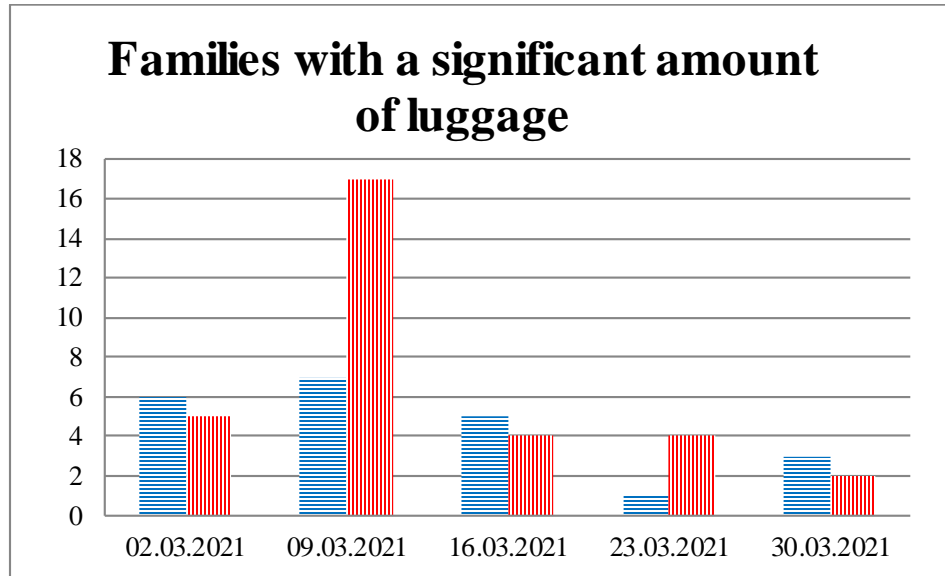

## TRENDS AND FIGURES AT A GLANCE

(For the period from 09:00 on 23 February 2021 to 09:00 on 30 March 2021)<sup>1</sup>

■ To the Russian Federation      ■ to Ukraine

<sup>1</sup> The dates at the bottom of each graph refer to the day when the Weekly Reports were issued and include the observations made during the previous seven days.

### Timetable of the trains heard at the Gukovo BCP

Date	To RF	To UA
23.03.2021	16:55	-
24.03.2021	17:27	15:26
25.03.2021	-	11:40
26.03.2021	-	-
27.03.2021	14:07 19:00	05:52 12:12 14:41
28.03.2021	12:43 19:20	07:11
29.03.2021	17:43	05:47 10:58 20:06 22:19
30.03.2021	00:13	-