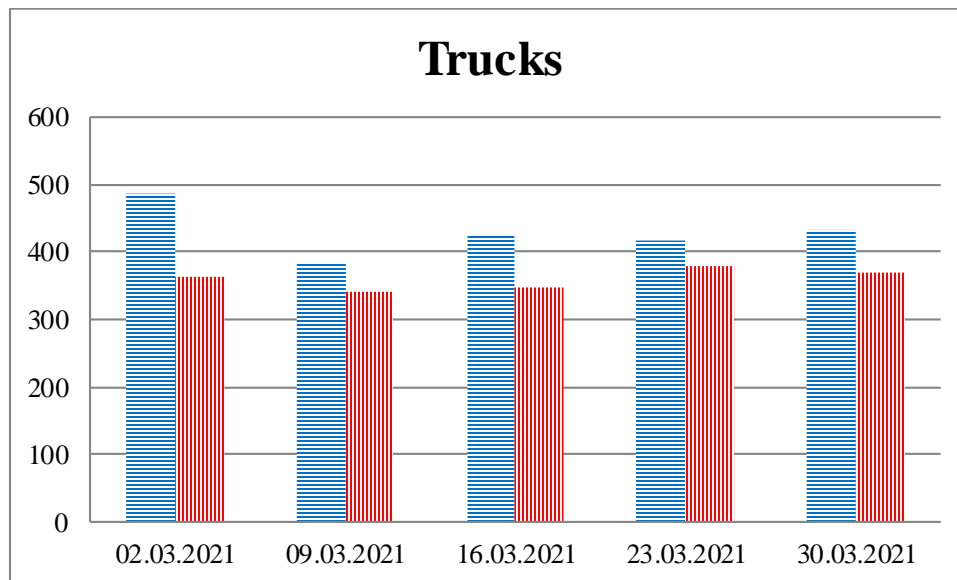

## TRENDS AND FIGURES AT A GLANCE

(For the period from 09:00 on 23 February 2021 to 09:00 on 30 March 2021)<sup>1</sup>

■ To the Russian Federation      ■ to Ukraine

<sup>1</sup> The dates at the bottom of each graph refer to the day when the Weekly Reports were issued and include the observations made during the previous seven days.

### Timetable of the trains heard at the Gukovo BCP

Date	To RF	To UA
23.03.2021	16:55	-
24.03.2021	17:27	15:26
25.03.2021	-	11:40
26.03.2021	-	-
27.03.2021	14:07 19:00	05:52 12:12 14:41
28.03.2021	12:43 19:20	07:11
29.03.2021	17:43	05:47 10:58 20:06 22:19
30.03.2021	00:13	-