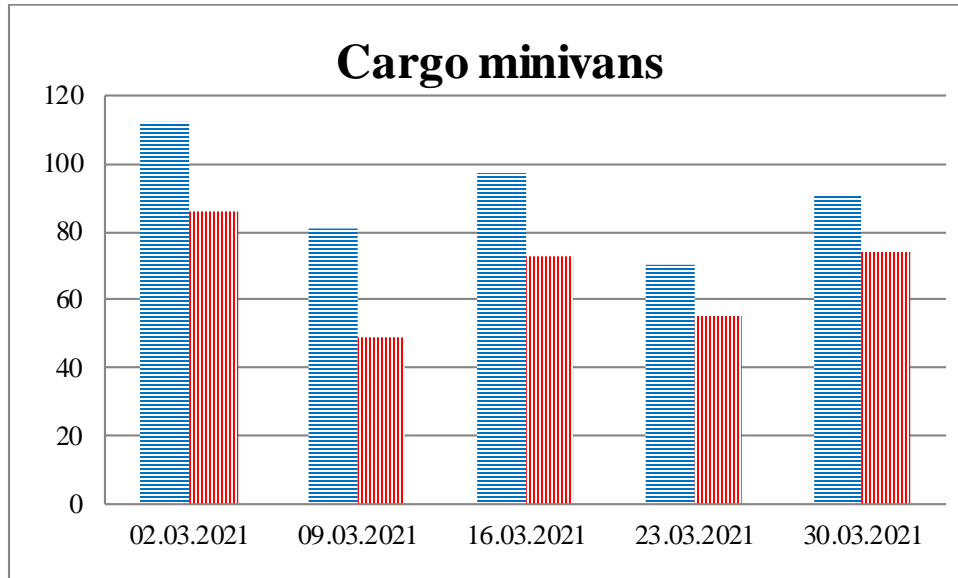

## TRENDS AND FIGURES AT A GLANCE

(For the period from 09:00 on 23 February 2021 to 09:00 on 30 March 2021)<sup>1</sup>

■ To the Russian Federation      ■ to Ukraine

<sup>1</sup> The dates at the bottom of each graph refer to the day when the Weekly Reports were issued and include the observations made during the previous seven days.

### Timetable of the trains heard at the Gukovo BCP

Date	To RF	To UA
23.03.2021	16:55	-
24.03.2021	17:27	15:26
25.03.2021	-	11:40
26.03.2021	-	-
27.03.2021	14:07 19:00	05:52 12:12 14:41
28.03.2021	12:43 19:20	07:11
29.03.2021	17:43	05:47 10:58 20:06 22:19
30.03.2021	00:13	-