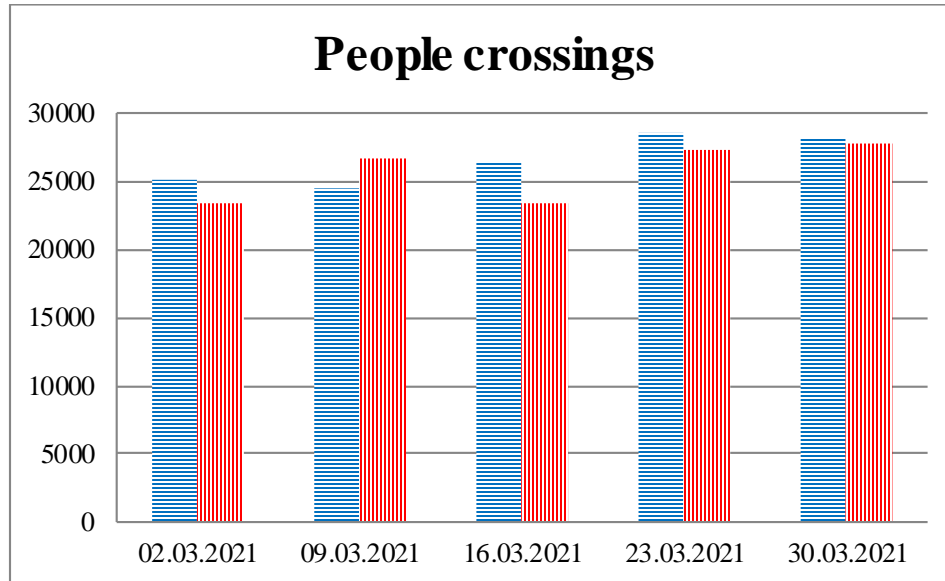

## TRENDS AND FIGURES AT A GLANCE

(For the period from 09:00 on 23 February 2021 to 09:00 on 30 March 2021)<sup>1</sup>

■ To the Russian Federation      ■ to Ukraine

<sup>1</sup> The dates at the bottom of each graph refer to the day when the Weekly Reports were issued and include the observations made during the previous seven days.

### Timetable of the trains heard at the Gukovo BCP

Date	To RF	To UA
23.03.2021	16:55	-
24.03.2021	17:27	15:26
25.03.2021	-	11:40
26.03.2021	-	-
27.03.2021	14:07 19:00	05:52 12:12 14:41
28.03.2021	12:43 19:20	07:11
29.03.2021	17:43	05:47 10:58 20:06 22:19
30.03.2021	00:13	-