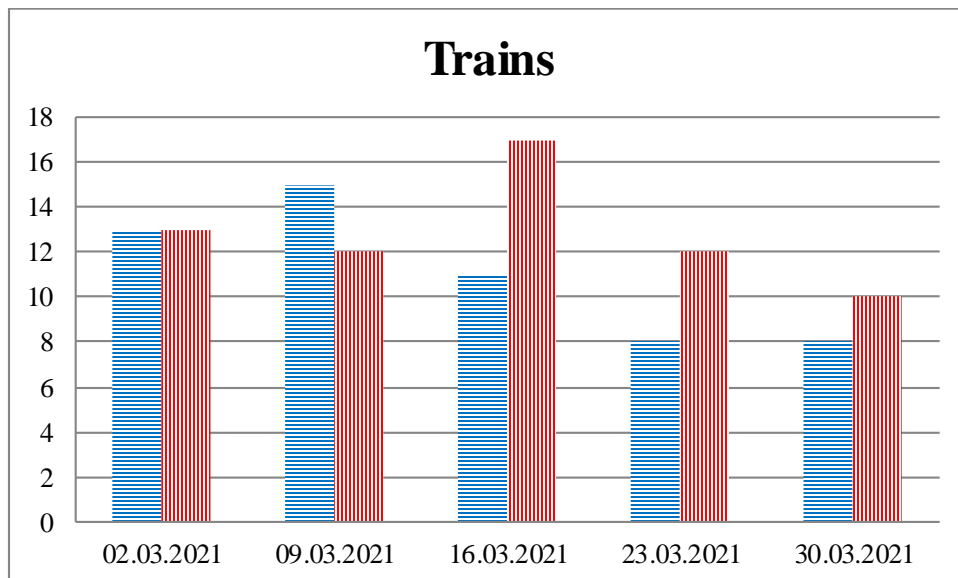

## TRENDS AND FIGURES AT A GLANCE

(For the period from 09:00 on 23 February 2021 to 09:00 on 30 March 2021)<sup>1</sup>

■ To the Russian Federation      ■ to Ukraine

<sup>1</sup> The dates at the bottom of each graph refer to the day when the Weekly Reports were issued and include the observations made during the previous seven days.

### Timetable of the trains heard at the Gukovo BCP

Date	To RF	To UA
23.03.2021	16:55	-
24.03.2021	17:27	15:26
25.03.2021	-	11:40
26.03.2021	-	-
27.03.2021	14:07 19:00	05:52 12:12 14:41
28.03.2021	12:43 19:20	07:11
29.03.2021	17:43	05:47 10:58 20:06 22:19
30.03.2021	00:13	-