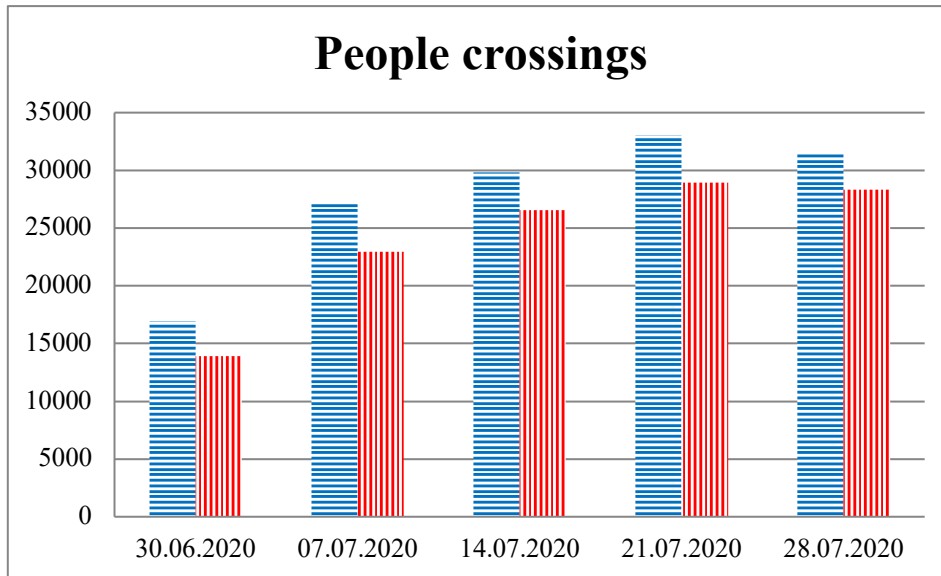

## TRENDS AND FIGURES AT A GLANCE

(For the period from 09:00 on 23 June 2020 to 09:00 on 28 July 2020)<sup>1</sup>

■ to the Russian Federation      ■ to Ukraine

<sup>1</sup>The dates at the bottom of each graph refer to the day when the Weekly Reports were issued and include the observations made during the previous seven days.

### Timetable of the trains heard at the Gukovo BCP

Date	To RF	To UA
21.07.2020	17:38	12:40 15:49
22.07.2020	05:30 18:06	03:39 23:57
23.07.2020	00:42 13:07	11:24
24.07.2020	13:02	11:17 15:23
25.07.2020	07:05 16:05	05:19
26.07.2020	04:44 08:15 23:28	04:42 21:18
27.07.2020	17:54	14:41
28.07.2020	04:28	-