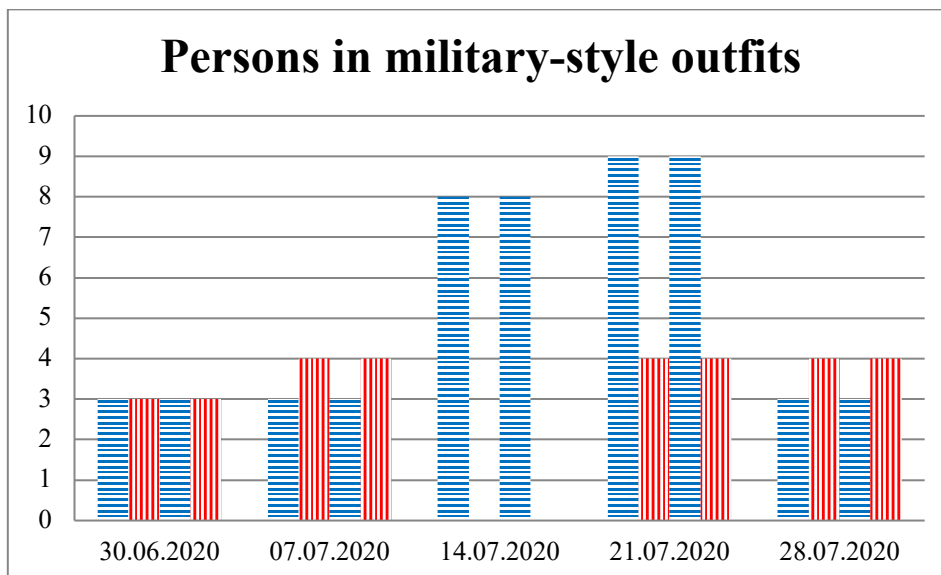

## TRENDS AND FIGURES AT A GLANCE

(For the period from 09:00 on 23 June 2020 to 09:00 on 28 July 2020)<sup>1</sup>

■ to the Russian Federation      ■ to Ukraine

<sup>1</sup>The dates at the bottom of each graph refer to the day when the Weekly Reports were issued and include the observations made during the previous seven days.