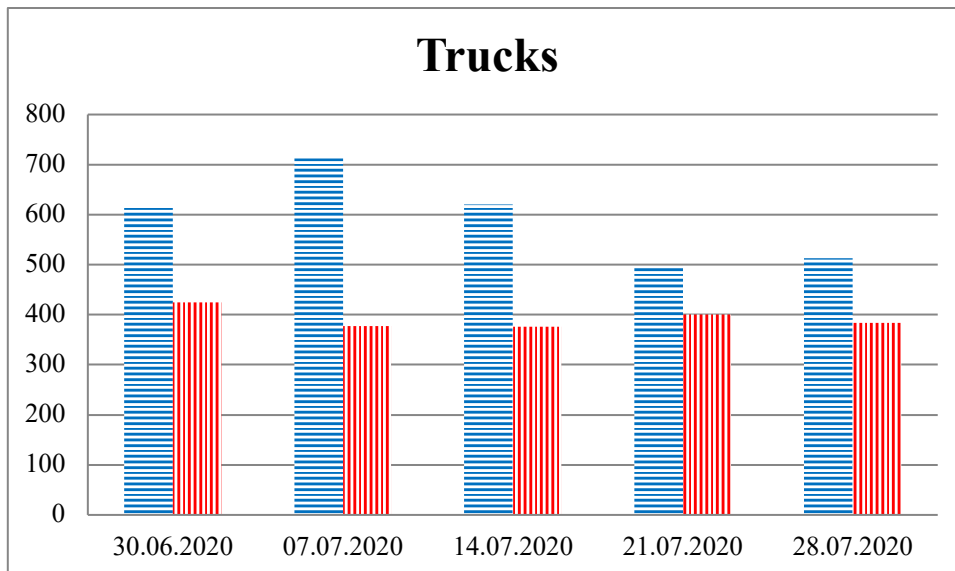

## TRENDS AND FIGURES AT A GLANCE

(For the period from 09:00 on 23 June 2020 to 09:00 on 28 July 2020)<sup>1</sup>

■ to the Russian Federation      ■ to Ukraine

<sup>1</sup>The dates at the bottom of each graph refer to the day when the Weekly Reports were issued and include the observations made during the previous seven days.

### Timetable of the trains heard at the Gukovo BCP

Date	To RF	To UA
21.07.2020	17:38	12:40 15:49
22.07.2020	05:30 18:06	03:39 23:57
23.07.2020	00:42 13:07	11:24
24.07.2020	13:02	11:17 15:23
25.07.2020	07:05 16:05	05:19
26.07.2020	04:44 08:15 23:28	04:42 21:18
27.07.2020	17:54	14:41
28.07.2020	04:28	-