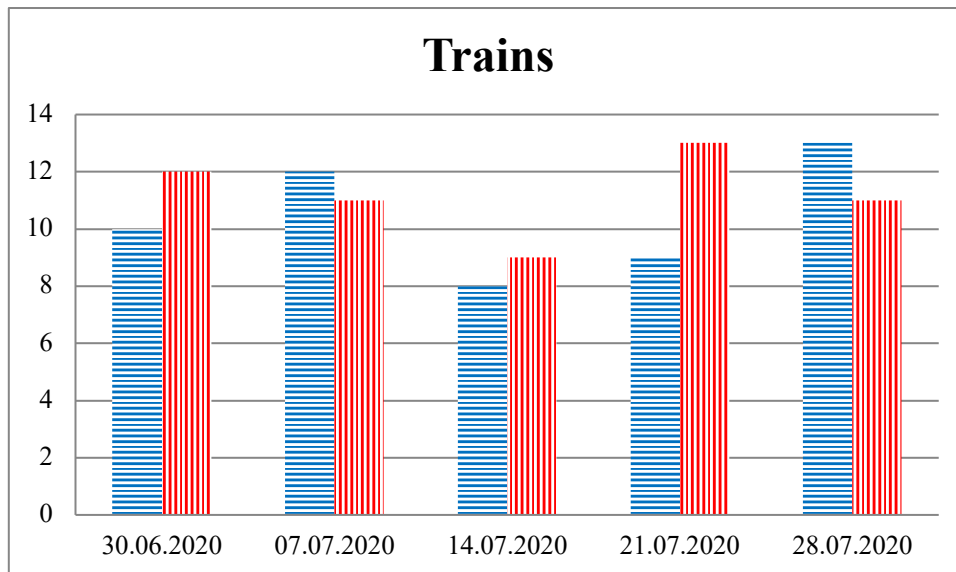

## TRENDS AND FIGURES AT A GLANCE

(For the period from 09:00 on 23 June 2020 to 09:00 on 28 July 2020)<sup>1</sup>

■ to the Russian Federation      ■ to Ukraine

<sup>1</sup>The dates at the bottom of each graph refer to the day when the Weekly Reports were issued and include the observations made during the previous seven days.

### Timetable of the trains heard at the Gukovo BCP

Date	To RF	To UA
21.07.2020	17:38	12:40 15:49
22.07.2020	05:30 18:06	03:39 23:57
23.07.2020	00:42 13:07	11:24
24.07.2020	13:02	11:17 15:23
25.07.2020	07:05 16:05	05:19
26.07.2020	04:44 08:15 23:28	04:42 21:18
27.07.2020	17:54	14:41
28.07.2020	04:28	-