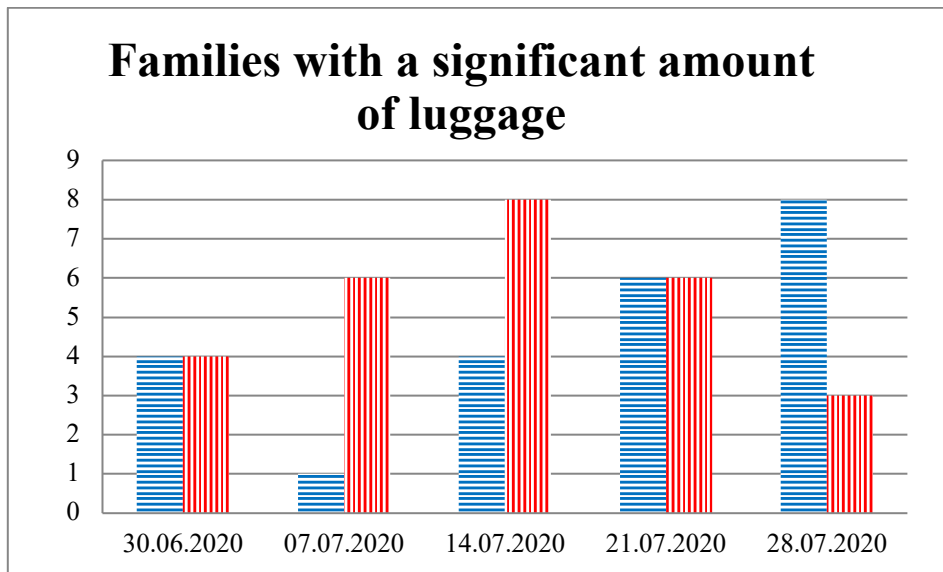

## TRENDS AND FIGURES AT A GLANCE

(For the period from 09:00 on 23 June 2020 to 09:00 on 28 July 2020)<sup>1</sup>

■ to the Russian Federation      ■ to Ukraine

<sup>1</sup>The dates at the bottom of each graph refer to the day when the Weekly Reports were issued and include the observations made during the previous seven days.

### Timetable of the trains heard at the Gukovo BCP

Date	To RF	To UA
21.07.2020	17:38	12:40 15:49
22.07.2020	05:30 18:06	03:39 23:57
23.07.2020	00:42 13:07	11:24
24.07.2020	13:02	11:17 15:23
25.07.2020	07:05 16:05	05:19
26.07.2020	04:44 08:15 23:28	04:42 21:18
27.07.2020	17:54	14:41
28.07.2020	04:28	-