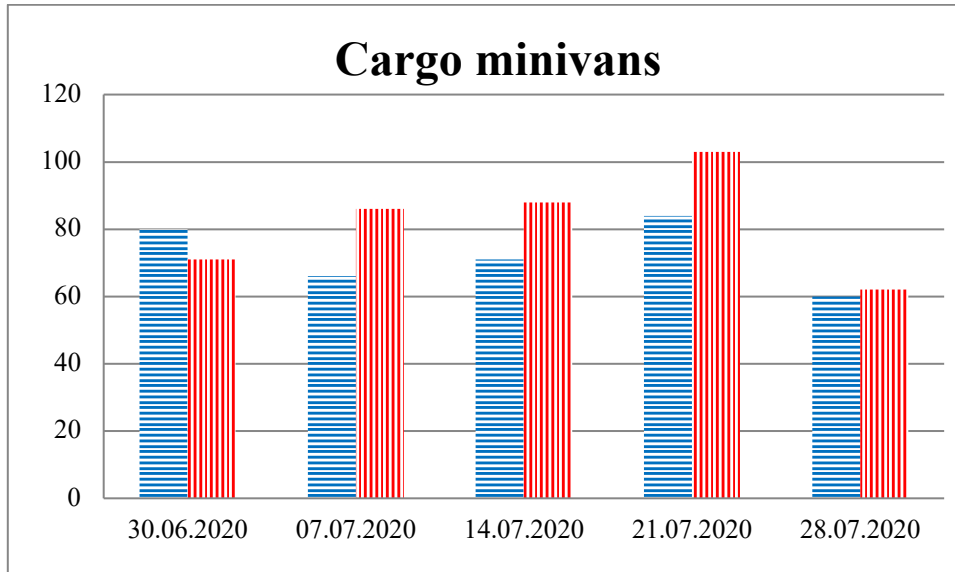

## TRENDS AND FIGURES AT A GLANCE

(For the period from 09:00 on 23 June 2020 to 09:00 on 28 July 2020)<sup>1</sup>

■ to the Russian Federation      ■ to Ukraine

<sup>1</sup>The dates at the bottom of each graph refer to the day when the Weekly Reports were issued and include the observations made during the previous seven days.

### Timetable of the trains heard at the Gukovo BCP

Date	To RF	To UA
21.07.2020	17:38	12:40 15:49
22.07.2020	05:30 18:06	03:39 23:57
23.07.2020	00:42 13:07	11:24
24.07.2020	13:02	11:17 15:23
25.07.2020	07:05 16:05	05:19
26.07.2020	04:44 08:15 23:28	04:42 21:18
27.07.2020	17:54	14:41
28.07.2020	04:28	-