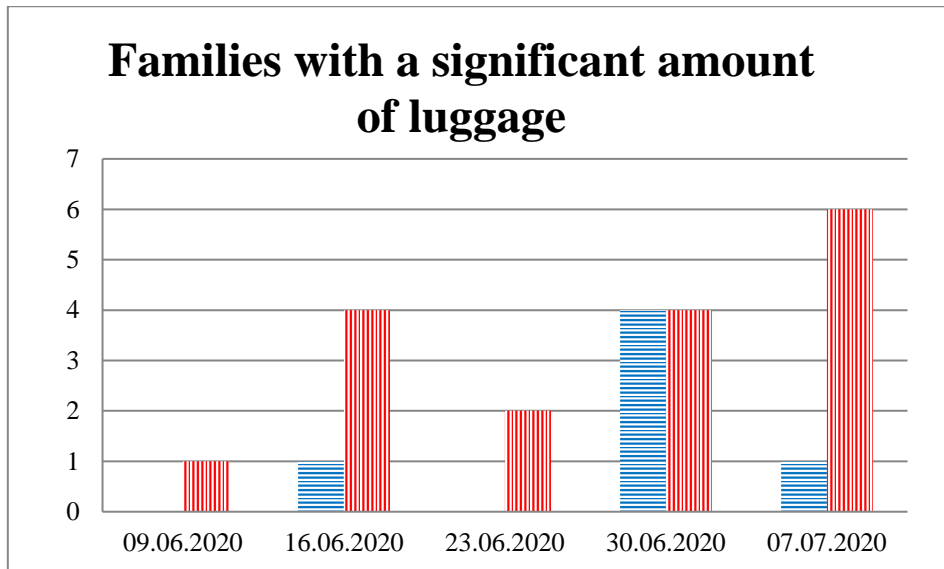

## TRENDS AND FIGURES AT A GLANCE

(For the period from 09:00 on 02 June 2020 to 09:00 on 07 July 2020)<sup>1</sup>

■ to the Russian Federation      ■ to Ukraine

<sup>1</sup>The dates at the bottom of each graph refer to the day when the Weekly Reports were issued and include the observations made during the previous seven days.

### Timetable of the trains heard at the Gukovo BCP

Date	To RF	To UA
30.06.2020	17:52 19:41	-
01.07.2020	04:56 17:58 19:47	13:07 17:20 23:01
02.07.2020	16:01	14:12
03.07.2020	-	09:15
04.07.2020	04:59 08:24 12:09	02:55 06:48 14:27
05.07.2020	01:07 17:30	00:02 22:45
06.07.2020	15:40	-
07.07.2020	-	03:30