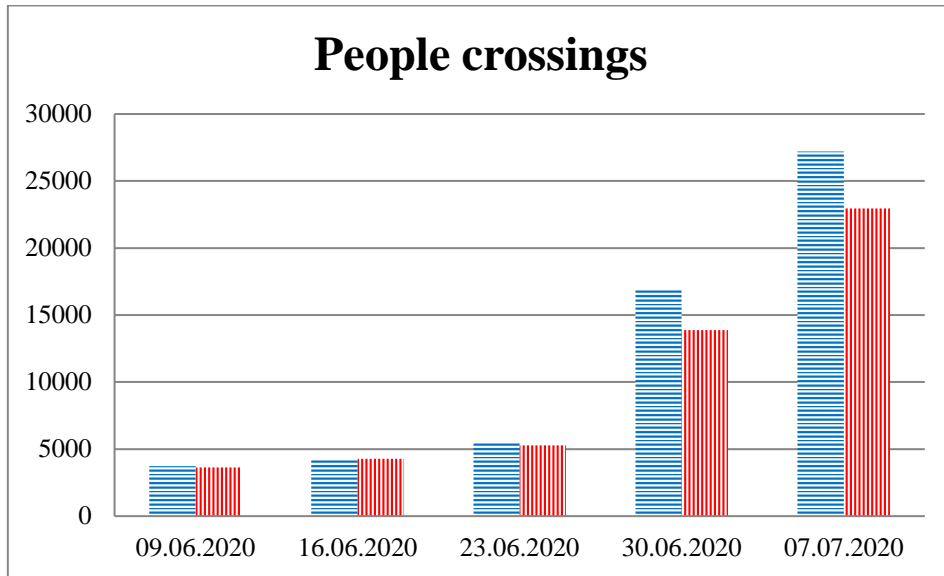

## TRENDS AND FIGURES AT A GLANCE

(For the period from 09:00 on 02 June 2020 to 09:00 on 07 July 2020)<sup>1</sup>

■ to the Russian Federation      ■ to Ukraine

<sup>1</sup>The dates at the bottom of each graph refer to the day when the Weekly Reports were issued and include the observations made during the previous seven days.

### Timetable of the trains heard at the Gukovo BCP

Date	To RF	To UA
30.06.2020	17:52 19:41	-
01.07.2020	04:56 17:58 19:47	13:07 17:20 23:01
02.07.2020	16:01	14:12
03.07.2020	-	09:15
04.07.2020	04:59 08:24 12:09	02:55 06:48 14:27
05.07.2020	01:07 17:30	00:02 22:45
06.07.2020	15:40	-
07.07.2020	-	03:30