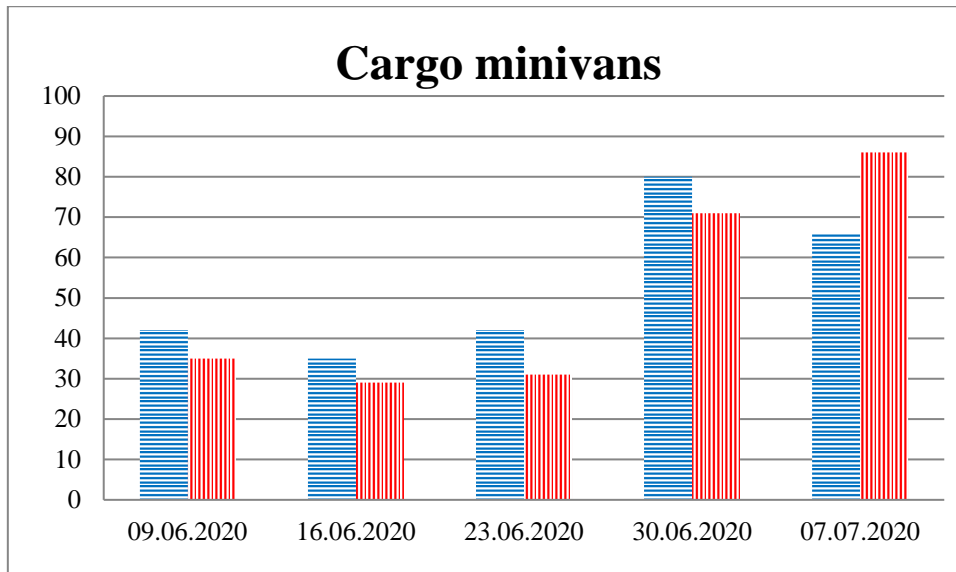

## TRENDS AND FIGURES AT A GLANCE

(For the period from 09:00 on 02 June 2020 to 09:00 on 07 July 2020)<sup>1</sup>

■ to the Russian Federation      ■ to Ukraine

<sup>1</sup>The dates at the bottom of each graph refer to the day when the Weekly Reports were issued and include the observations made during the previous seven days.

### Timetable of the trains heard at the Gukovo BCP

Date	To RF	To UA
30.06.2020	17:52 19:41	-
01.07.2020	04:56 17:58 19:47	13:07 17:20 23:01
02.07.2020	16:01	14:12
03.07.2020	-	09:15
04.07.2020	04:59 08:24 12:09	02:55 06:48 14:27
05.07.2020	01:07 17:30	00:02 22:45
06.07.2020	15:40	-
07.07.2020	-	03:30