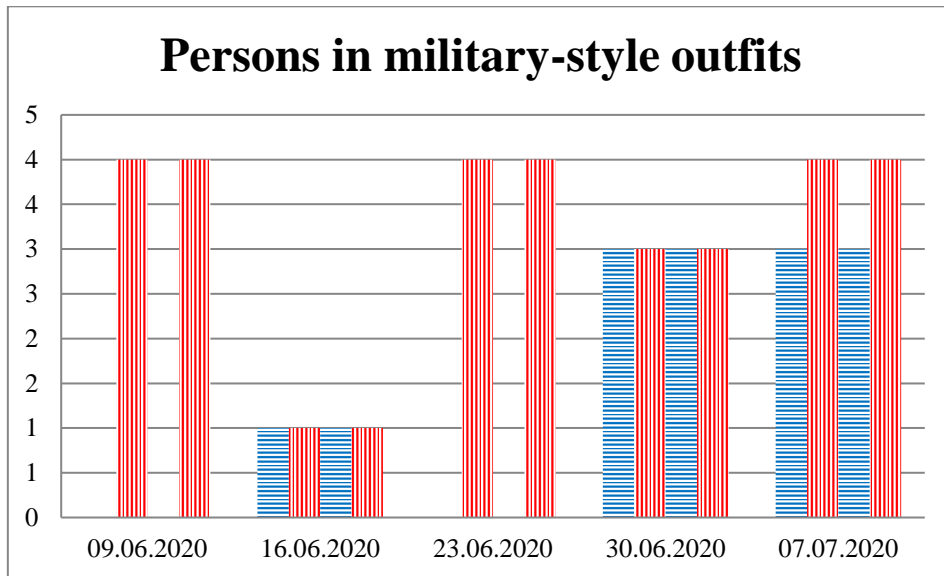

## TRENDS AND FIGURES AT A GLANCE

(For the period from 09:00 on 02 June 2020 to 09:00 on 07 July 2020)<sup>1</sup>

■ to the Russian Federation      ■ to Ukraine

<sup>1</sup>The dates at the bottom of each graph refer to the day when the Weekly Reports were issued and include the observations made during the previous seven days.