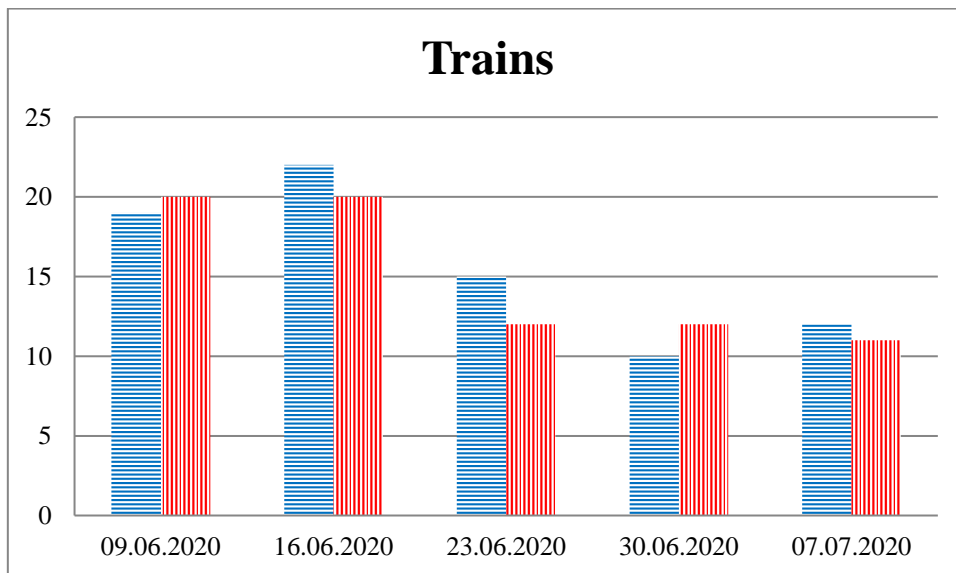

## TRENDS AND FIGURES AT A GLANCE

(For the period from 09:00 on 02 June 2020 to 09:00 on 07 July 2020)<sup>1</sup>

■ to the Russian Federation      ■ to Ukraine

<sup>1</sup>The dates at the bottom of each graph refer to the day when the Weekly Reports were issued and include the observations made during the previous seven days.

### Timetable of the trains heard at the Gukovo BCP

Date	To RF	To UA
30.06.2020	17:52 19:41	-
01.07.2020	04:56 17:58 19:47	13:07 17:20 23:01
02.07.2020	16:01	14:12
03.07.2020	-	09:15
04.07.2020	04:59 08:24 12:09	02:55 06:48 14:27
05.07.2020	01:07 17:30	00:02 22:45
06.07.2020	15:40	-
07.07.2020	-	03:30