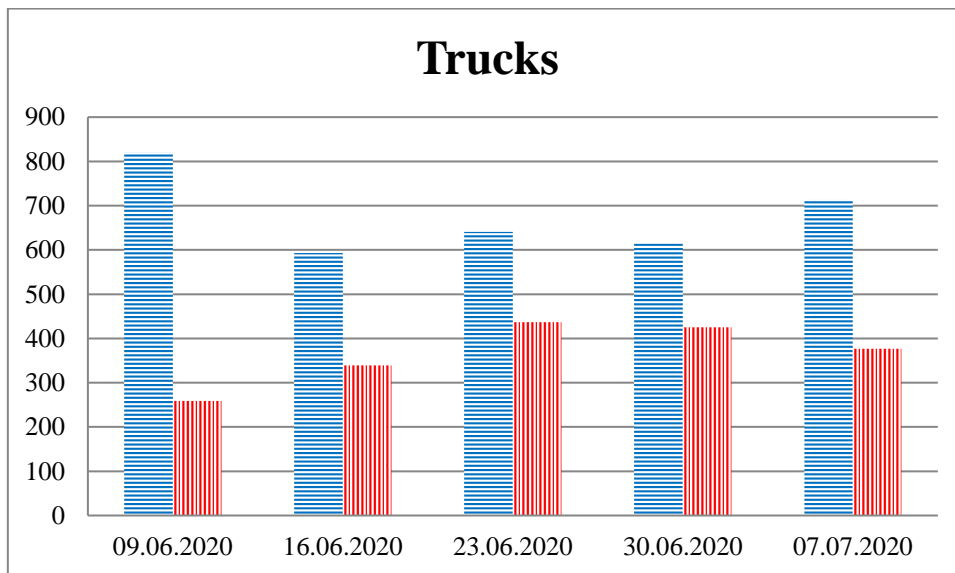

## TRENDS AND FIGURES AT A GLANCE

(For the period from 09:00 on 02 June 2020 to 09:00 on 07 July 2020)<sup>1</sup>

■ to the Russian Federation      ■ to Ukraine

<sup>1</sup>The dates at the bottom of each graph refer to the day when the Weekly Reports were issued and include the observations made during the previous seven days.

### Timetable of the trains heard at the Gukovo BCP

Date	To RF	To UA
30.06.2020	17:52 19:41	-
01.07.2020	04:56 17:58 19:47	13:07 17:20 23:01
02.07.2020	16:01	14:12
03.07.2020	-	09:15
04.07.2020	04:59 08:24 12:09	02:55 06:48 14:27
05.07.2020	01:07 17:30	00:02 22:45
06.07.2020	15:40	-
07.07.2020	-	03:30