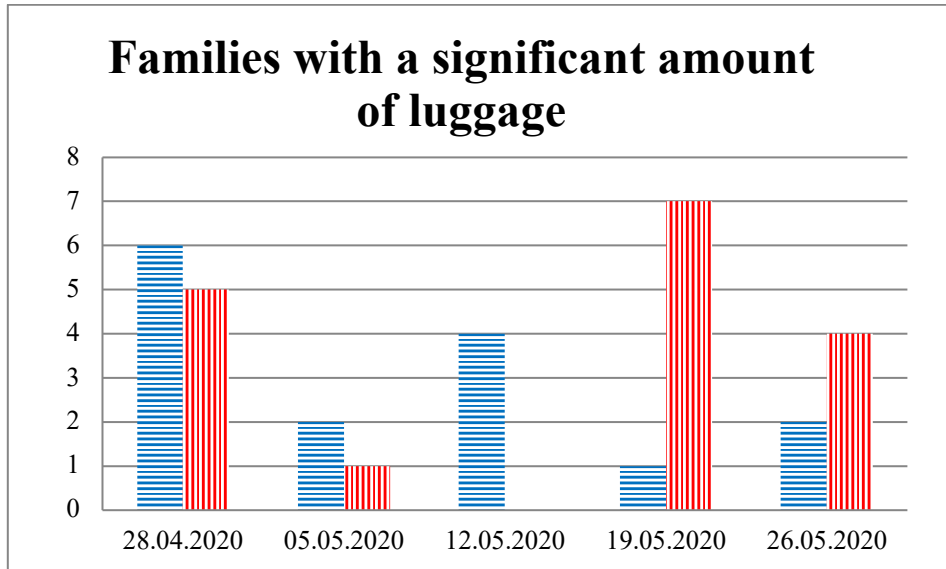

TRENDS AND FIGURES AT A GLANCE

(For the period from 09:00 on 21 April 2020 to 09:00 on 26 May 2020)¹

■ to the Russian Federation ■ to Ukraine

¹The dates at the bottom of each graph refer to the day when the Weekly Reports were issued and include the observations made during the previous seven days.

Timetable of the trains heard at the Gukovo BCP

Date	To RF	To UA
19.05.2020	15:30	-
20.05.2020	18:40	16:31
21.05.2020	07:52 15:39 18:51	-
22.05.2020	14:38	13:02
23.05.2020	01:46 18:22	15:45
24.05.2020	-	12:45 14:51
25.05.2020	04:11 17:09	02:14 15:34