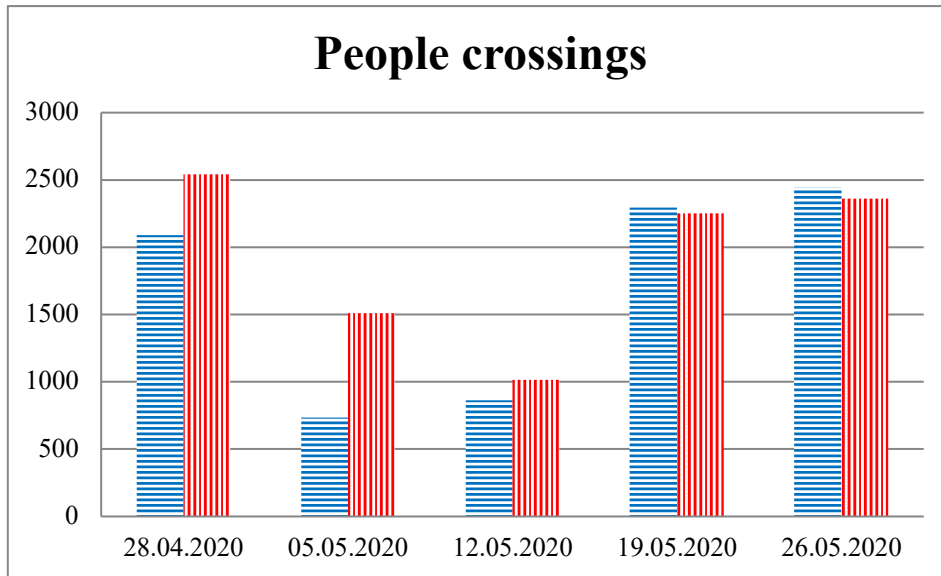

TRENDS AND FIGURES AT A GLANCE

(For the period from 09:00 on 21 April 2020 to 09:00 on 26 May 2020)¹

■ to the Russian Federation ■ to Ukraine

¹The dates at the bottom of each graph refer to the day when the Weekly Reports were issued and include the observations made during the previous seven days.

Timetable of the trains heard at the Gukovo BCP

Date	To RF	To UA
19.05.2020	15:30	-
20.05.2020	18:40	16:31
21.05.2020	07:52 15:39 18:51	-
22.05.2020	14:38	13:02
23.05.2020	01:46 18:22	15:45
24.05.2020	-	12:45 14:51
25.05.2020	04:11 17:09	02:14 15:34