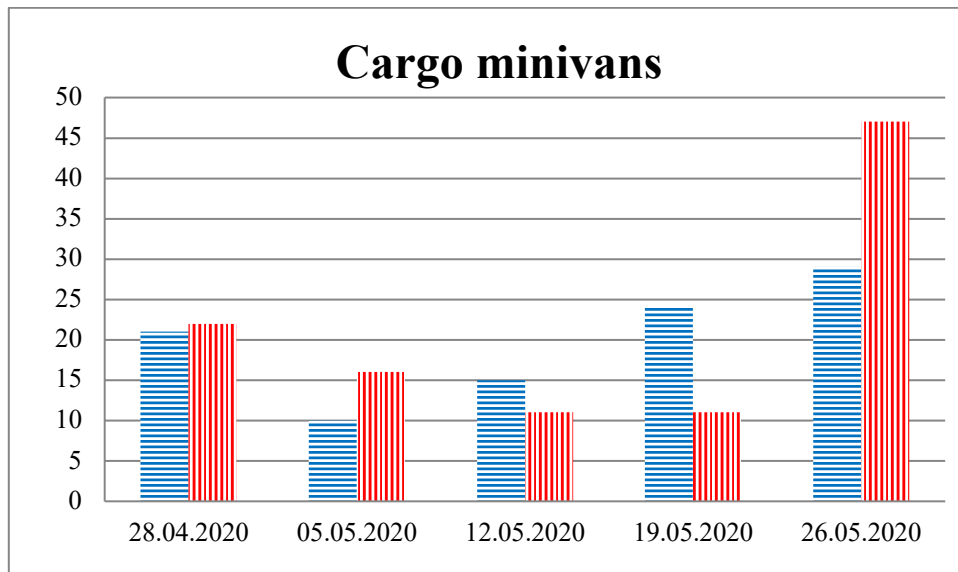

TRENDS AND FIGURES AT A GLANCE

(For the period from 09:00 on 21 April 2020 to 09:00 on 26 May 2020)¹

■ to the Russian Federation ■ to Ukraine

¹The dates at the bottom of each graph refer to the day when the Weekly Reports were issued and include the observations made during the previous seven days.

Timetable of the trains heard at the Gukovo BCP

Date	To RF	To UA
19.05.2020	15:30	-
20.05.2020	18:40	16:31
21.05.2020	07:52 15:39 18:51	-
22.05.2020	14:38	13:02
23.05.2020	01:46 18:22	15:45
24.05.2020	-	12:45 14:51
25.05.2020	04:11 17:09	02:14 15:34