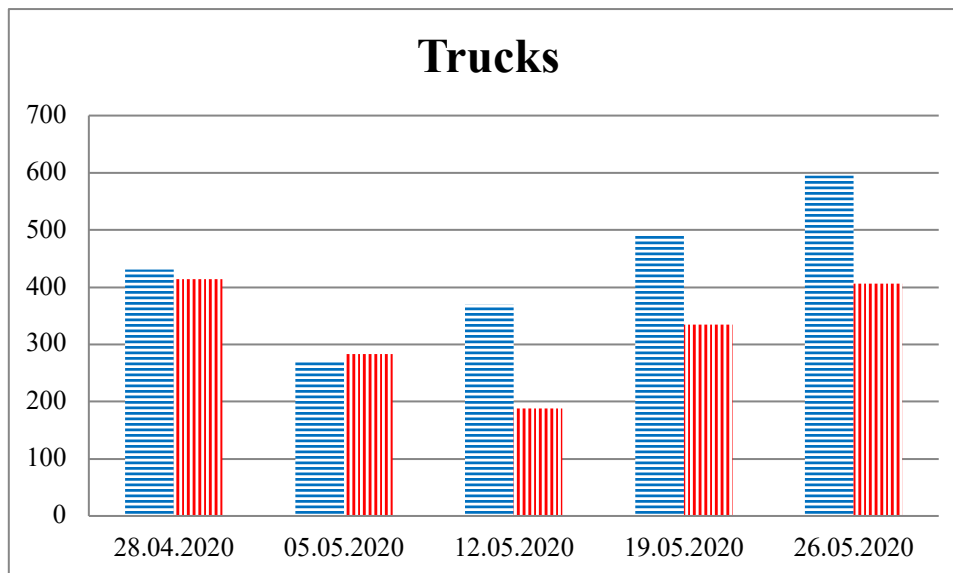

TRENDS AND FIGURES AT A GLANCE

(For the period from 09:00 on 21 April 2020 to 09:00 on 26 May 2020)¹

■ to the Russian Federation ■ to Ukraine

¹The dates at the bottom of each graph refer to the day when the Weekly Reports were issued and include the observations made during the previous seven days.

Timetable of the trains heard at the Gukovo BCP

Date	To RF	To UA
19.05.2020	15:30	-
20.05.2020	18:40	16:31
21.05.2020	07:52 15:39 18:51	-
22.05.2020	14:38	13:02
23.05.2020	01:46 18:22	15:45
24.05.2020	-	12:45 14:51
25.05.2020	04:11 17:09	02:14 15:34