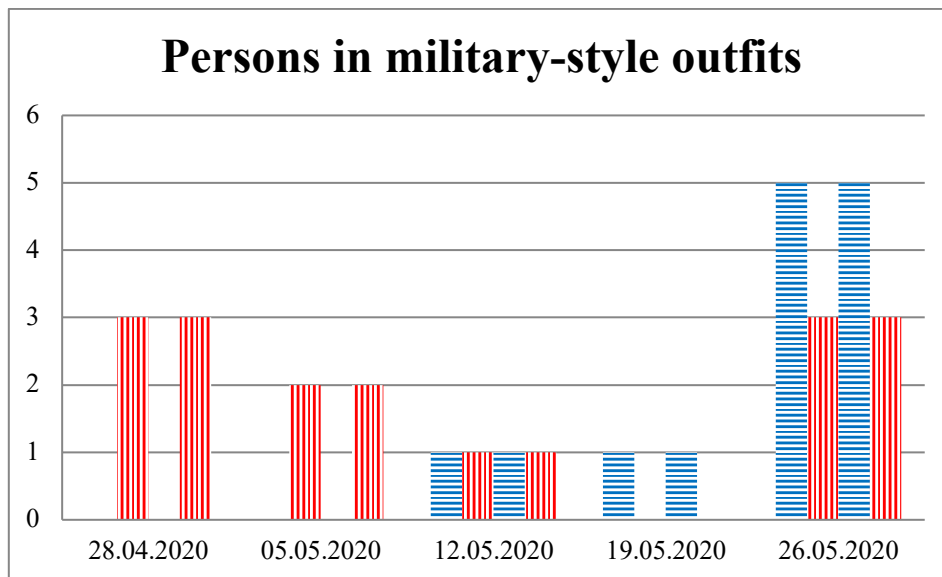

TRENDS AND FIGURES AT A GLANCE

(For the period from 09:00 on 21 April 2020 to 09:00 on 26 May 2020)¹

■ to the Russian Federation ■ to Ukraine

¹The dates at the bottom of each graph refer to the day when the Weekly Reports were issued and include the observations made during the previous seven days.