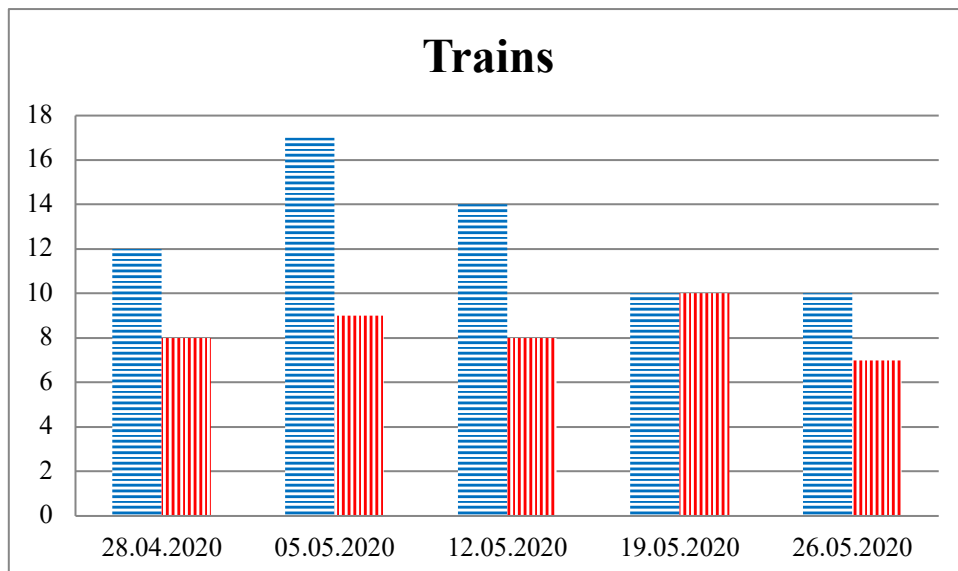

TRENDS AND FIGURES AT A GLANCE

(For the period from 09:00 on 21 April 2020 to 09:00 on 26 May 2020)¹

■ to the Russian Federation ■ to Ukraine

¹The dates at the bottom of each graph refer to the day when the Weekly Reports were issued and include the observations made during the previous seven days.

Timetable of the trains heard at the Gukovo BCP

Date	To RF	To UA
19.05.2020	15:30	-
20.05.2020	18:40	16:31
21.05.2020	07:52 15:39 18:51	-
22.05.2020	14:38	13:02
23.05.2020	01:46 18:22	15:45
24.05.2020	-	12:45 14:51
25.05.2020	04:11 17:09	02:14 15:34