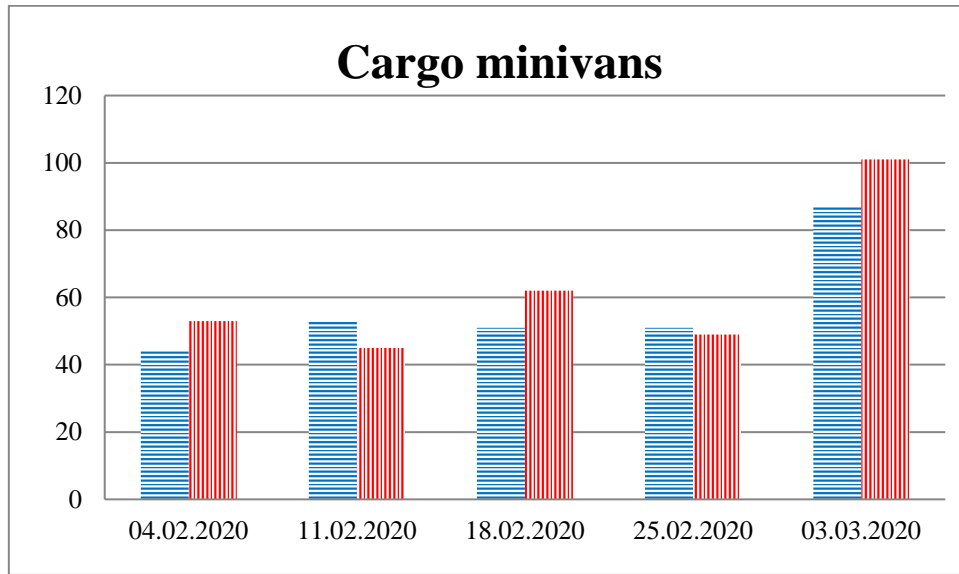

TRENDS AND FIGURES AT A GLANCE

(For the period from 09:00 on 27 January 2020 to 09:00 on 03 March 2020)¹

■ to the Russian Federation ■ to Ukraine

¹ The dates at the bottom of each graph refer to the day when the Weekly Reports were issued and include the observations made during the previous seven days.

Timetable of the trains heard at the Gukovo BCP

Date	To RF	To UA
25.02.2020	17:42	-
26.02.2020	-	-
27.02.2020	03:14	16:13
28.02.2020	-	04:15 11:29 16:14 23:42
29.02.2020	01:54 10:02	-
01.03.2020	07:30 11:37 22:19	09:50 13:40
02.03.2020	14:50	22:36