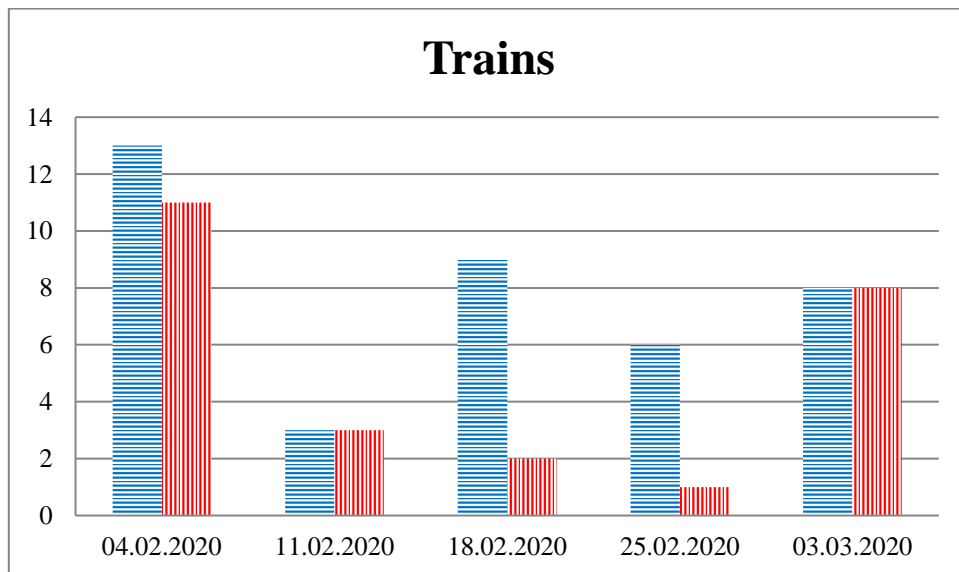

TRENDS AND FIGURES AT A GLANCE

(For the period from 09:00 on 27 January 2020 to 09:00 on 03 March 2020)¹

■ to the Russian Federation ■ to Ukraine

¹ The dates at the bottom of each graph refer to the day when the Weekly Reports were issued and include the observations made during the previous seven days.

Timetable of the trains heard at the Gukovo BCP

Date	To RF	To UA
25.02.2020	17:42	-
26.02.2020	-	-
27.02.2020	03:14	16:13
28.02.2020	-	04:15 11:29 16:14 23:42
29.02.2020	01:54 10:02	-
01.03.2020	07:30 11:37 22:19	09:50 13:40
02.03.2020	14:50	22:36