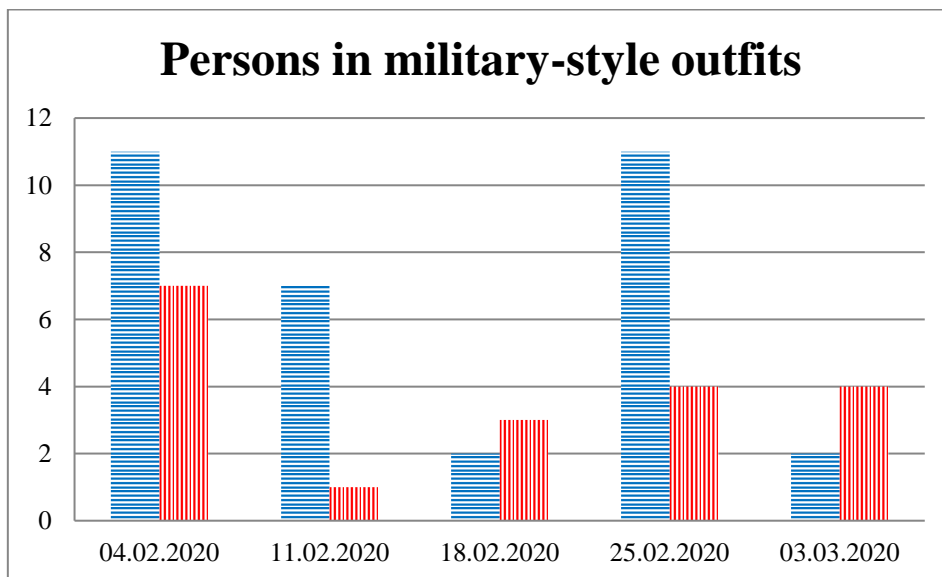

TRENDS AND FIGURES AT A GLANCE

(For the period from 09:00 on 27 January 2020 to 09:00 on 03 March 2020)¹

■ to the Russian Federation ■ to Ukraine

¹ The dates at the bottom of each graph refer to the day when the Weekly Reports were issued and include the observations made during the previous seven days.