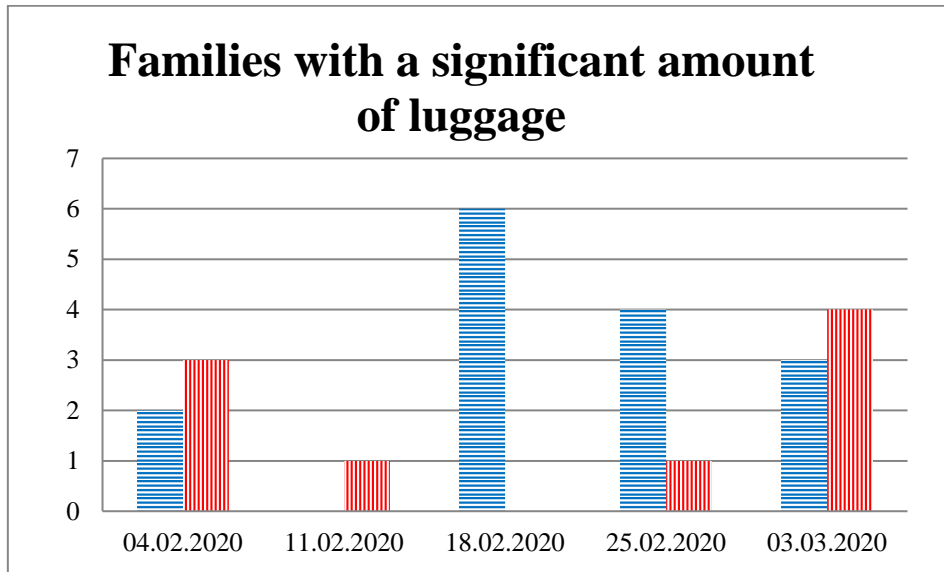

TRENDS AND FIGURES AT A GLANCE

(For the period from 09:00 on 27 January 2020 to 09:00 on 03 March 2020)¹

■ to the Russian Federation ■ to Ukraine

¹ The dates at the bottom of each graph refer to the day when the Weekly Reports were issued and include the observations made during the previous seven days.

Timetable of the trains heard at the Gukovo BCP

Date	To RF	To UA
25.02.2020	17:42	-
26.02.2020	-	-
27.02.2020	03:14	16:13
28.02.2020	-	04:15 11:29 16:14 23:42
29.02.2020	01:54 10:02	-
01.03.2020	07:30 11:37 22:19	09:50 13:40
02.03.2020	14:50	22:36