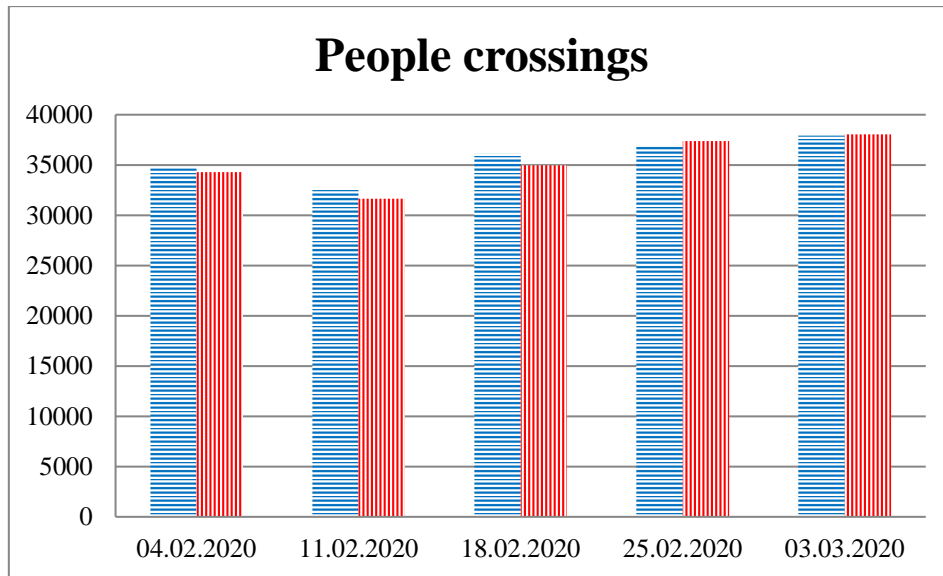

TRENDS AND FIGURES AT A GLANCE

(For the period from 09:00 on 27 January 2020 to 09:00 on 03 March 2020)¹

■ to the Russian Federation ■ to Ukraine

¹ The dates at the bottom of each graph refer to the day when the Weekly Reports were issued and include the observations made during the previous seven days.

Timetable of the trains heard at the Gukovo BCP

Date	To RF	To UA
25.02.2020	17:42	-
26.02.2020	-	-
27.02.2020	03:14	16:13
28.02.2020	-	04:15 11:29 16:14 23:42
29.02.2020	01:54 10:02	-
01.03.2020	07:30 11:37 22:19	09:50 13:40
02.03.2020	14:50	22:36