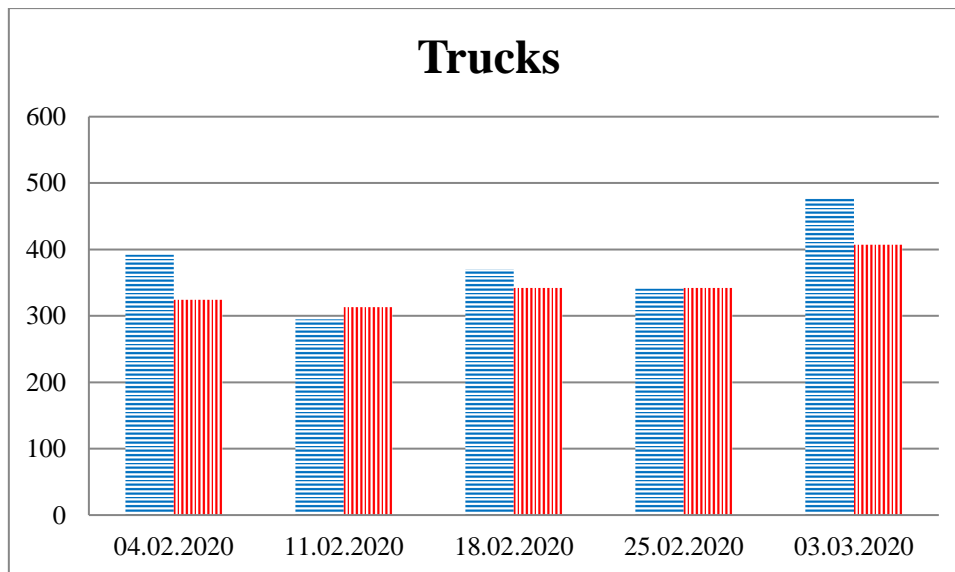

TRENDS AND FIGURES AT A GLANCE

(For the period from 09:00 on 27 January 2020 to 09:00 on 03 March 2020)¹

■ to the Russian Federation ■ to Ukraine

¹ The dates at the bottom of each graph refer to the day when the Weekly Reports were issued and include the observations made during the previous seven days.

Timetable of the trains heard at the Gukovo BCP

Date	To RF	To UA
25.02.2020	17:42	-
26.02.2020	-	-
27.02.2020	03:14	16:13
28.02.2020	-	04:15 11:29 16:14 23:42
29.02.2020	01:54 10:02	-
01.03.2020	07:30 11:37 22:19	09:50 13:40
02.03.2020	14:50	22:36